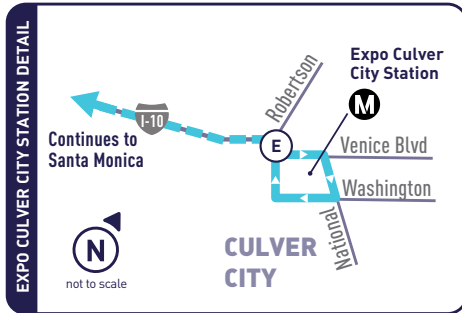

EXPO CULVER CITY
TO SANTA MONICA

rapid
20

(A) TIMEPOINT

(M) METRO RAIL CONNECTION

— FREEWAY TRAVEL

**SANTA MONICA TO
EXPO CULVER CITY STATION**

	Broadway & 6th (A)	4th & Santa Monica Place (C)	Robertson & Venice (E)
WEEKDAY DURANTE LA SEMANA	5:40	5:41	5:54
	6:06	6:07	6:20
	6:16	6:17	6:30
	6:41	6:42	6:55
	7:14	7:15	7:33
	7:49	7:50	8:08
	11:25	11:26	11:44
	2:05	2:06	2:29
	2:25	2:26	2:51
	2:50	2:51	3:20
3:30	3:31	4:05	
SATURDAY SÁBADO	6:25	6:26	6:39
	6:55	6:56	7:09
	7:25	7:26	7:39

**EXPO CULVER CITY STATION
TO SANTA MONICA**

	Robertson & Venice (E)	4th & Colorado (D)	4th & Broadway (B)
WEEKDAY DURANTE LA SEMANA	5:10	5:27	5:28
	5:40	5:55	5:56
	6:10	6:25	6:26
	6:52	7:07	7:08
	7:15	7:28	7:29
	7:52	8:05	8:06
	8:12	8:23	8:24
	8:40	8:51	8:52
	8:00	8:11	8:12
	8:25	8:36	8:37
9:05	9:14	9:15	
SATURDAY SÁBADO	8:00	8:11	8:12
	8:25	8:36	8:37
	9:05	9:14	9:15